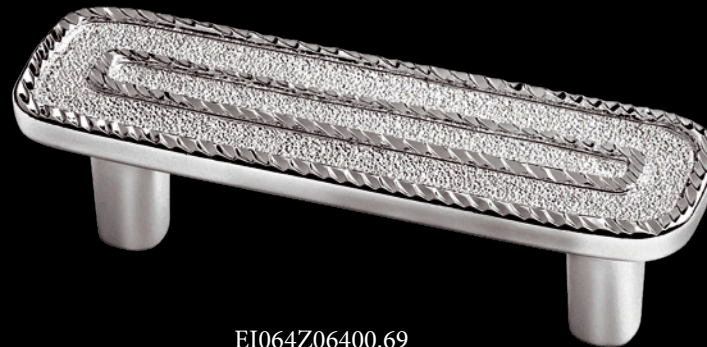

Moonlight silver

FINITURA • FINISH 69  
Moonlight silver

II064Z03000.69

EI064Z09600.69

EI064Z06400.69

II064Z05200.69

Codice Articolo Article Code	◀.....▶	○.....○
EI064Z09600.69	122x30	96
EI064Z06400.69	90x26	64
II064Z05200.69	52x52x27	32
II064Z03000.69	30x30x27	